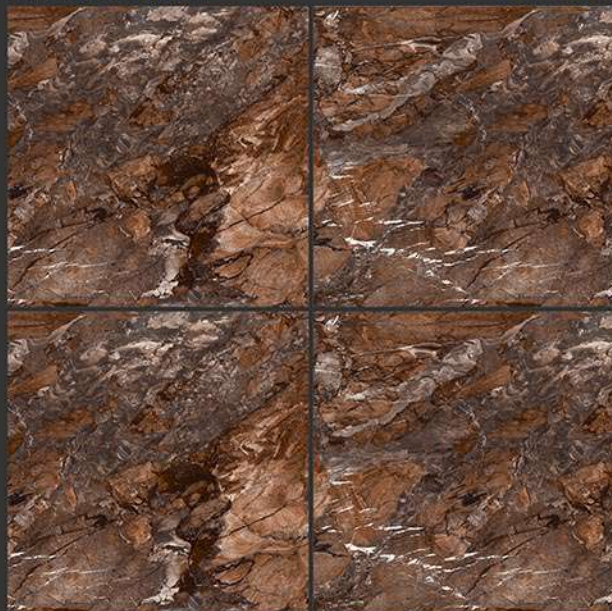

MARQUINA

HIGH GLOSS FINISH

**PGVT
800x800MM**

ROSS OPERA

HIGH GLOSS FINISH

PGVT
800x800MM

800x800

RUSTIC FINISH