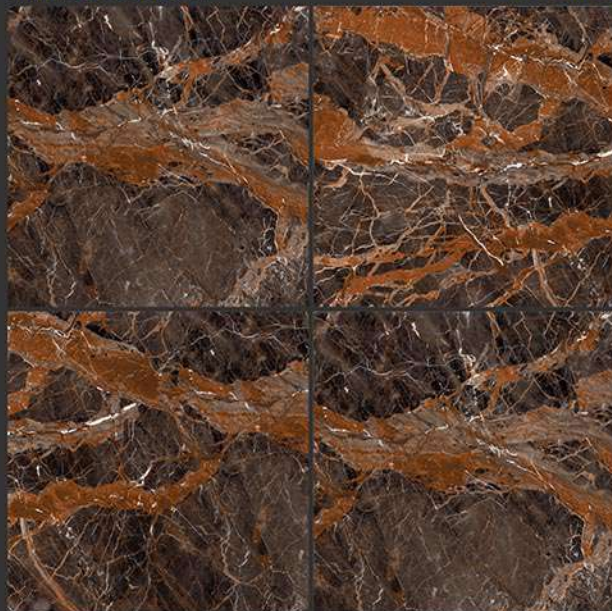

HIGH GLOSS FINISH

PGVT
800x800MM

BLCK PORTARO

HIGH GLOSS FINISH

**PGVT
800x800MM**

ESTRADA

HIGH GLOSS FINISH

**PGVT
800x800MM**