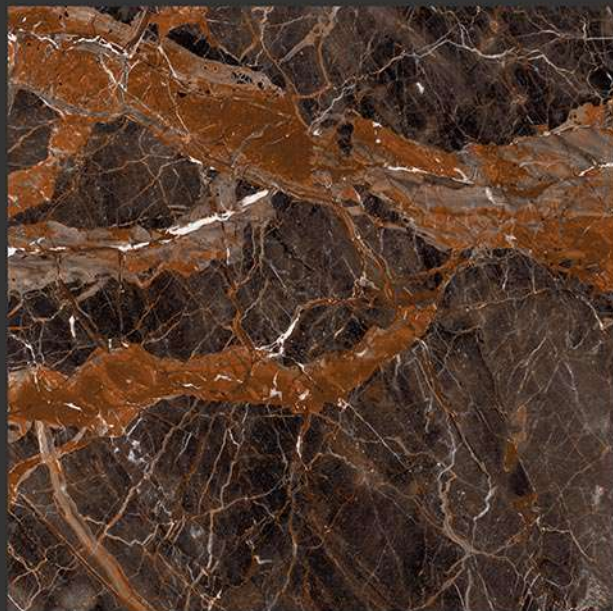

HIGH GLOSS FINISH

PGVT
800x800MM

BLCK PORTARO

HIGH GLOSS FINISH

**PGVT
800x800MM**

ESTRADA

HIGH GLOSS FINISH

**PGVT
800x800MM**